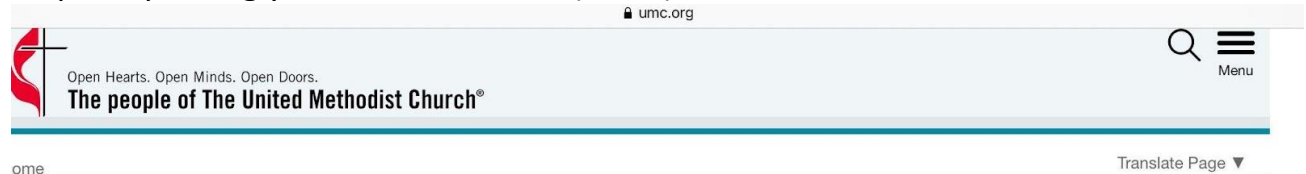

[Find-A-Church Guidance](#)

For Families and Individuals:

Use the online Find-A-Church directory to locate a nearby church that best meets your accessibility needs.

Search by zip code to find features such as: Accessible Restrooms; Accessible Entrances; Accessible Parking; Large Print Bulletins/ Hymnals; Hearing Devices; American Sign Language (ASL) Interpretation (listed under languages).

For Congregations:

Promote your congregation's disability-friendly and accessible features on your Find-A-Church page.

United Methodist Communications has [video tutorials](#) to guide you through each step of updating your Find-A-Church (F-A-C) site.

FIND A CHURCH

Find-A-Church is an online directory of thousands of United Methodist congregations.

Are you new to the area? Looking for a new church with a different worship style? A smaller congregation? Find-A-Church is an online directory where you can sort through thousands of United Methodist churches. Find the perfect church for you with Find-A-Church.

Search by location or church name

[List View](#) [Map View](#)

User Has Denied Geolocation

UMC Churches Near Nashville

Showing 100 results

The image displays the "Find A Church" interface. On the left is a sidebar with filter categories: FILTER RESULTS, WORSHIP STYLE, MINISTRIES, LANGUAGES, ONLINE WORSHIP, ETHNICITY, DISTANCE, and ACCESSIBILITY SERVICES, each with a plus sign. The main content area includes a search bar, view toggles for List and Map, a geolocation error message, a search title, and a grid of church images.